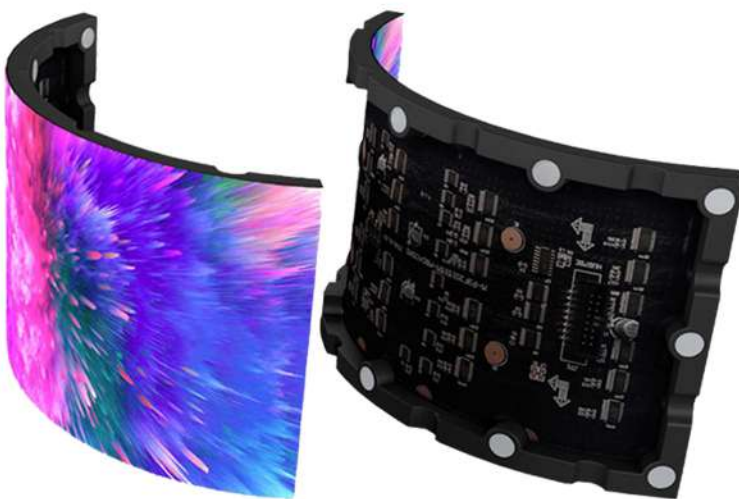

MEDIA CREATIVE

[MDC SERIES]

MDF2S(I) MDF3S(I) MDF4S(I) MDF4S(O)

- Customized your own LED screen (size and design)
- High flexibility
- Ultra-thin & light weight
- Non-cabinet or curved cabinet
- Easy assemble
- Clear curved and vivid picture

TECHNICAL PARAMETERS

| Parameter | MDC4S(I) | MDC3S(I) | MDC2S(I) | MDC4S(O) |
|--|--|----------------|----------------|----------------|
| Pixel configuration | 3-in-1 SMD2121 | 3-in-1 SMD1515 | 3-in-1 SMD1010 | 3-in-1 SMD1921 |
| Pitch(mm) | 4.00 | 3.00 | 2.50 | 4.00 |
| Module size(mm)(wxh) | 256x128 | 240x120 | 240x120 | 256x128 |
| Module resolution(wxh) | 64x32 | 80x40 | 96x48 | 64x32 |
| Pixel density (pixels/m ²) | 62500 | 111111 | 160000 | 62500 |
| Screen environment | Indoor | Indoor | Indoor | Outdoor |
| Curve angle(°) | 0-360 | | | |
| Screen thickness(mm) | 8.2 | | | |
| Cabinet weight(kg/m ²) | 10-15 | | | |
| Cabinet serviceability | Front | | | |
| Ingress protection (front/rear) | IP43/IP31 | | | |
| Brightness | 1200 | 1000 | 1000 | 4500 |
| Brightness control | 256 levels Manual/Automatic | | | |
| Contrast ratio | 4000 : 1 | | | |
| Color | 4.4 Trillion | | | |
| Grayscale | 14 bit | | | |
| Frame rate(Hz) | 50&60 | | | |
| Refresh rate(Hz) | 3840 | | | |
| Horizontal viewing angle(°) | 120 | 120 | 140 | 140 |
| Vertical viewing angle(°) | 120 | 120 | 140 | 140 |
| Max power consumption(w/m ²) | ≤ 1080 | | | |
| Average power consumption(w/m ²) | ≤ 360 | | | |
| Drive mode | Constant current drive | | | |
| Operation temperature(°C) | -10 to 50 | | | |
| Operation humidity(RH) | 10%-90% no condensation | | | |
| Input signal | DVI/HDMI/VGA/SDI/DP/AV/S-Video, etc. | | | |
| Data interconnection | Network cable(L ≤ 100m), Multi-mode fiber (L ≤ 300m), Single mode fiber (L ≤ 15km) | | | |
| Lifetime(hrs) | 100000 | | | |